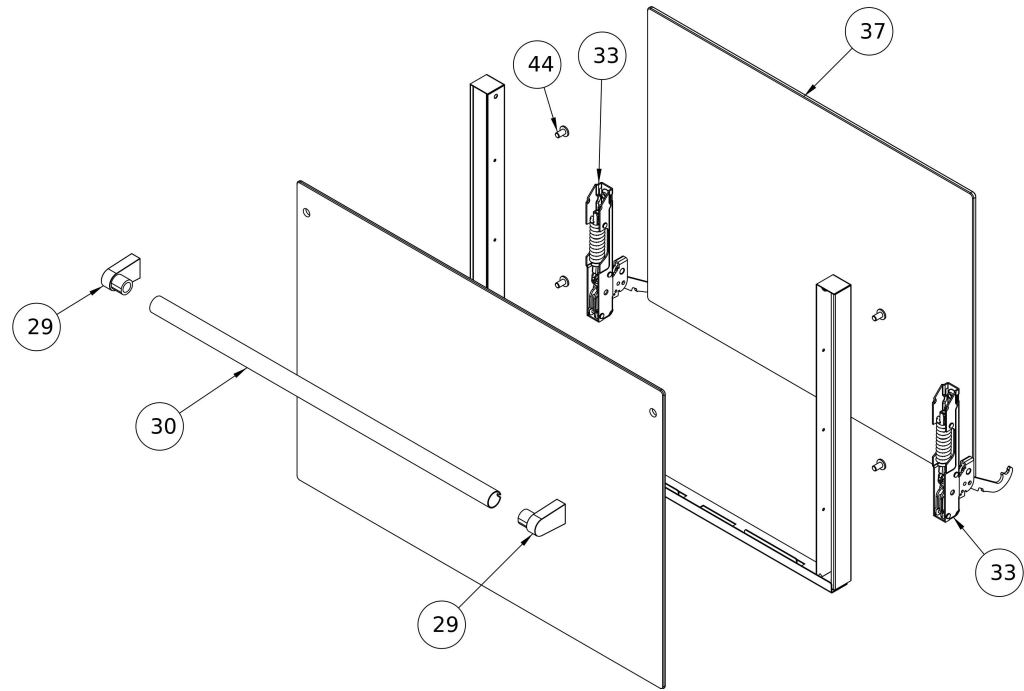

Frontal panel

#	Code	Description	Specification	UM	Qty
1	R51FRO00001	RADAX FRONTAL STICKER	For Radax oven	pz	1
1	R51FRO00014	TATRA FRONTAL STICKER	For Tatra oven	pz	1
2	R50PAR00004	BLUE KNOB	For Radax proofer	pz	3
2	R60MAN0001	SATIN CHROME KNOB	For Tatra oven	pz	3
3	R20LAM00003	INDICATOR LIGHT		pz	1
6	R20REG00003	TIMER		pz	1
7	R20REG00004	THERMOSTAT		pz	1
9	R85CRU00012	Frontal panel		pz	1
11	R20PUL00001 + R20PUL00004	HUMIDIFICATION BUTTON		pz	1
328	R20SCH00003	BUZZER ELECRTONIC BOARD		pz	1

Electrical box

#	Code	Description	Specification	UM	Qty
79	R20MOR00004	TERMINAL BLOCK		pz	1
82	R20TEL00001	BRAKER		pz	2
83	R20REG00001	SAFETY THERMOSTAT		pz	1
91	R60PIE00001	PLASTIC FEET		pz	4
93	R70DGA00001	BOX NUT		pz	4
98	R20MOR00002	THERMINAL BLOCK BRIDGE		pz	1

Door

#	Code	Description	Specification	UM	Qty
29	R50PAR00002	DOOR HANDLE PIPE		pz	2
30	R30TBA00014	HANDLE PIPE PLUG		pz	1
33	R60CER00003	DOOR SPRING HINGE		pz	2
37	R80VET00006	DOOR INTERNAL GLASS		pz	1
39	R85PTA00003	DOOR ASSEMBLY	To order share s/n	pz	1
44	R60BCC00004	INTERNAL GLASS HINGE		pz	4

Oven body

#	Code	Description	Specification	UM	Qty
34	R60CER00002	OVEN HINGE		pz	2
65	R50GUA00001	DOOR GASKET		pz	1
78	R20PUL00002	DOOR MICRO		pz	1
115	R10FIA00014	REAR PANEL		pz	1
117	R10FIA00012	COVER PANEL		pz	1