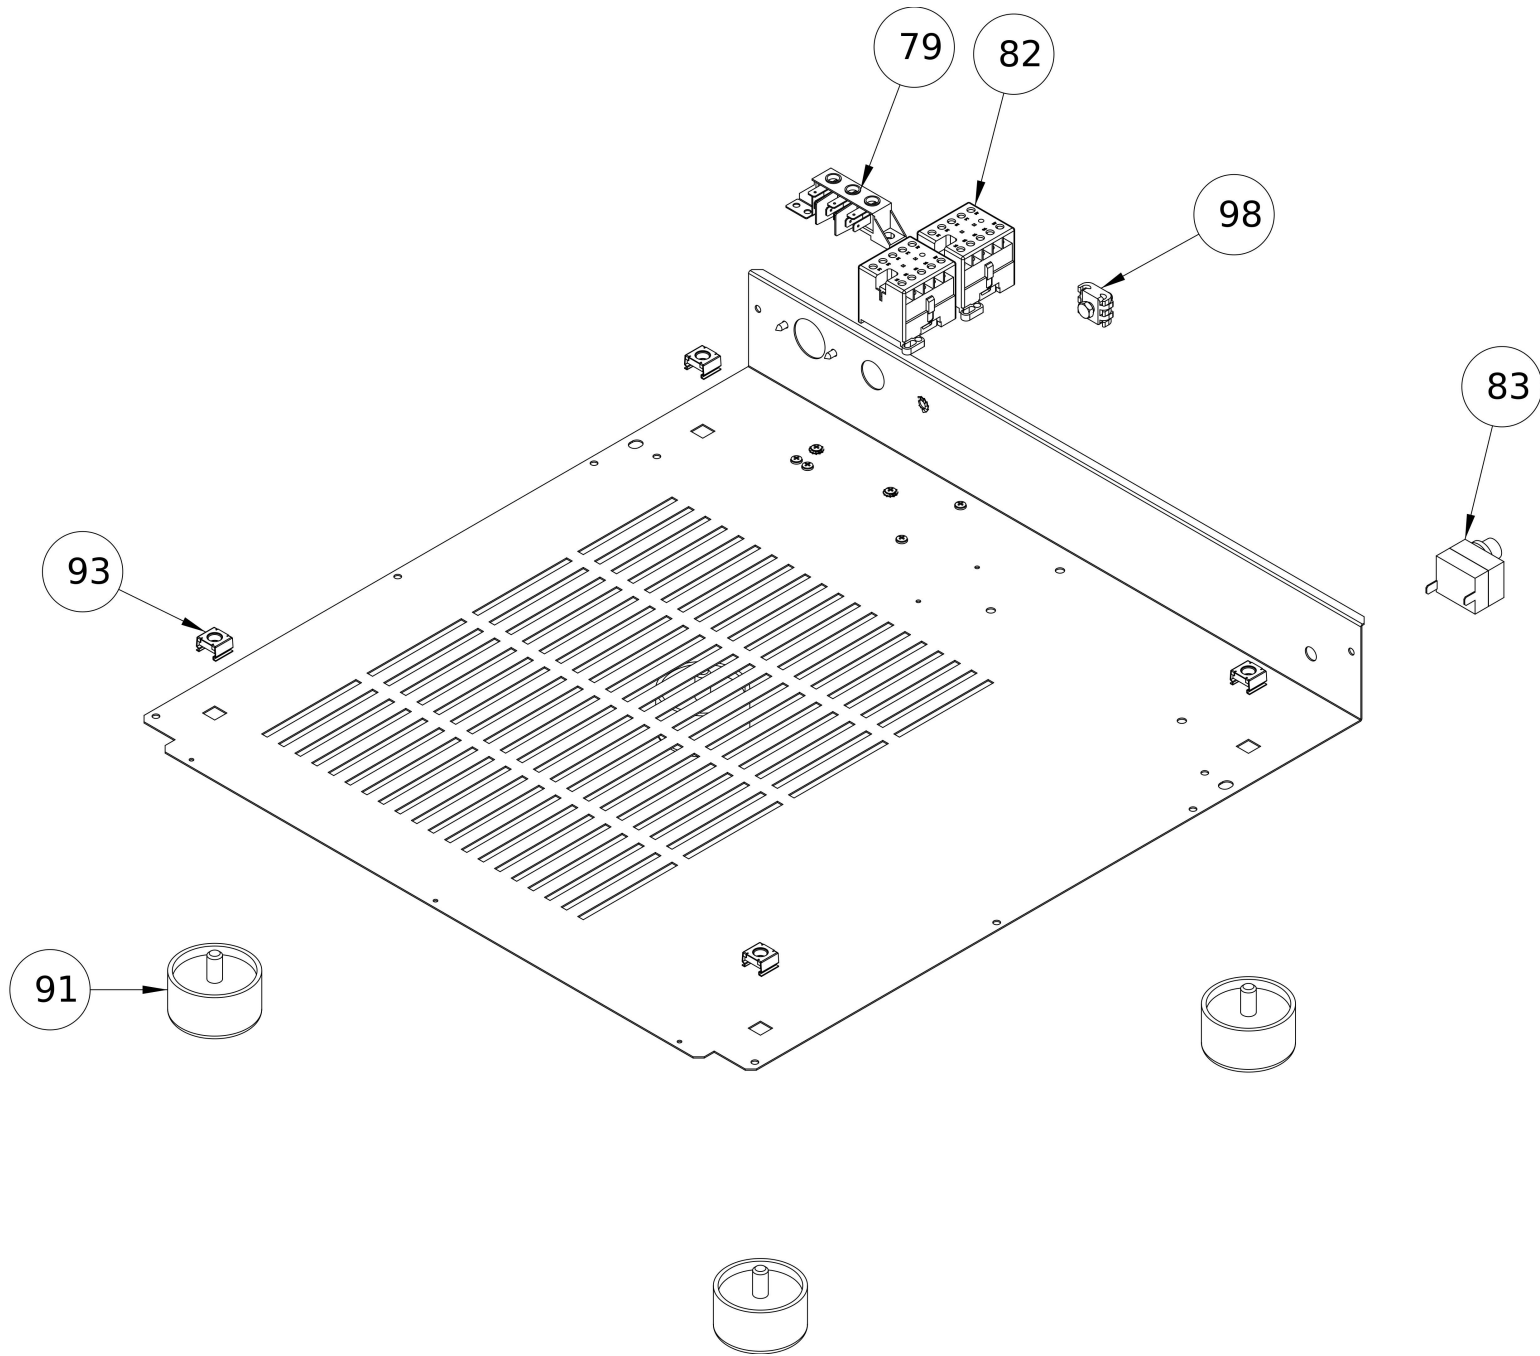

Frontal panel

#	Code	Description	Specification	UM	Qty
1	R51FRO00001	RADAX FRONTAL STICKER	For Radax oven	pz	1
1	R51FRO00014	TATRA FRONTAL STICKER	For Tatra oven	pz	1
2	R50PAR00004	BLUE KNOB	For Radax proofer	pz	3
2	R60MAN0001	SATIN CHROME KNOB	For Tatra oven	pz	3
3	R20LAM00003	INDICATOR LIGHT		pz	1
6	R20REG00003	TIMER		pz	1
7	R20REG00004	THERMOSTAT		pz	1
9	R85CRU00012	Frontal panel		pz	1
11	R20PUL00001 + R20PUL00004	HUMIDIFICATION BUTTON		pz	1
328	R20SCH00003	BUZZER ELECRTONIC BOARD		pz	1

Electrical box

#	Code	Description	Specification	UM	Qty
79	R20MOR00004	TERMINAL BLOCK		pz	1
82	R20TEL00001	BRAKER		pz	2
83	R20REG00001	SAFETY THERMOSTAT		pz	1
91	R60PIE00001	PLASTIC FEET		pz	4
93	R70DGA00001	BOX NUT		pz	4
98	R20MOR00002	THERMINAL BLOCK BRIDGE		pz	1

Door

#	Code	Description	Specification	UM	Qty
29	R50PAR00002	DOOR HANDLE PIPE		pz	2
30	R30TBA00014	HANDLE PIPE PLUG		pz	1
33	R60CER00003	DOOR SPRING HINGE		pz	2
37	R80VET00006	DOOR INTERNAL GLASS		pz	1
39	R85PTA00003	DOOR ASSEMBLY	To order share s/n	pz	1
44	R60BCC00004	INTERNAL GLASS HINGE		pz	4

Oven body

#	Code	Description	Specification	UM	Qty
34	R60CER00002	OVEN HINGE		pz	2
65	R50GUA00001	DOOR GASKET		pz	1
78	R20PUL00002	DOOR MICRO		pz	1
115	R10FIA00014	REAR PANEL		pz	1
117	R10FIA00012	COVER PANEL		pz	1