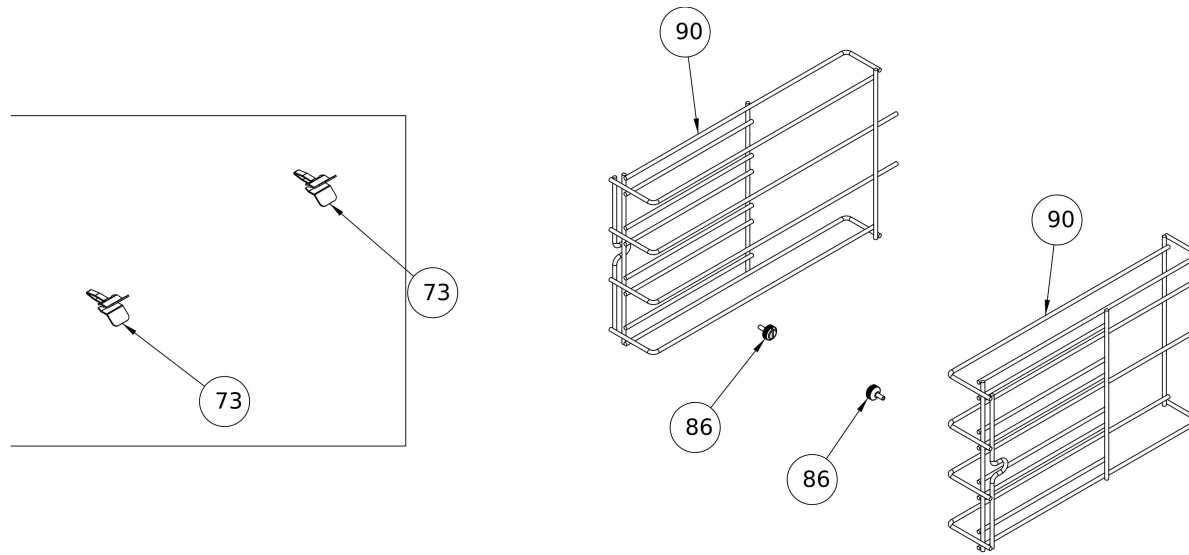

Internal accessories

#	Code	Description	Specification	UM	Qty
73	R60FAS00001	THERMOSTAT SPRING		pz	2
86	R70VIS00001	SPECIAL SCREW		pz	2
107	R20ELE00001	SOLENOID VALVE		pz	1
465	R61RCC00001	PIPE HOSE		pz	1
466	R60FAS00002	METAL CLAMP		pz	2
467	R30TBG00001	HUMIDIFICATION BLACK PIPE		pz	1