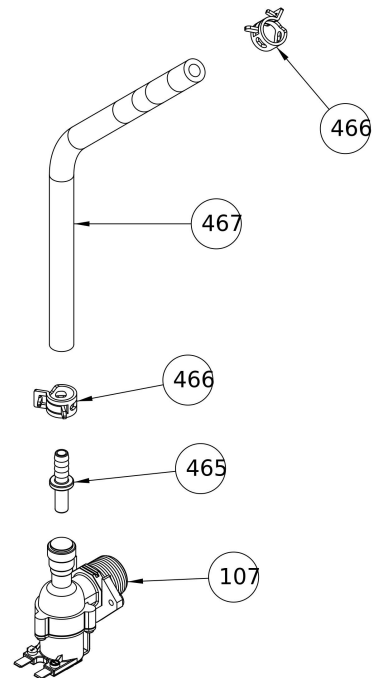

Internal accessories

#	Code	Description	Specification	UM	Qty
73	R60FAS00001	THERMOSTAT SPRING		pz	2
86	R70VIS00001	SPECIAL SCREW		pz	2
107	R20ELE00001	SOLENOID VALVE		pz	1
465	R61RCC00001	PIPE HOSE		pz	1
466	R60FAS00002	METAL CLAMP		pz	2
467	R30TBG00001	HUMIDIFICATION BLACK PIPE		pz	1