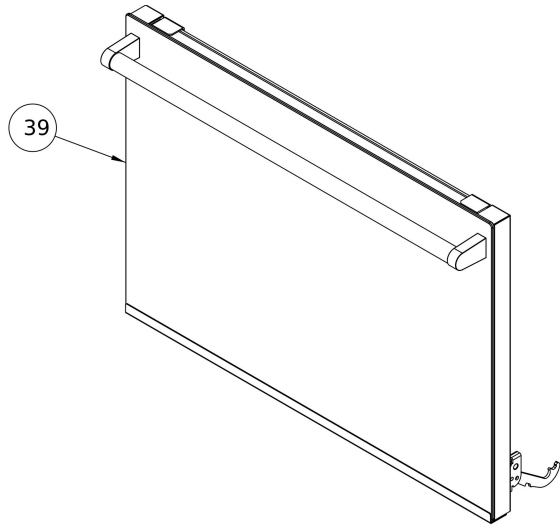

Frontal panel

#	Code	Description	Specification	UM	Qty
1	R51FRO00001	RADAX FRONTAL STICKER	For Radax oven	pz	1
1	R51FRO00014	TATRA FRONTAL STICKER	For Tatra oven	pz	1
2	R50PAR00004	BLUE KNOB	For Radax proofer	pz	3
2	R60MAN0001	SATIN CHROME KNOB	For Tatra oven	pz	3
3	R20LAM00003	INDICATOR LIGHT		pz	1
6	R20REG00003	TIMER		pz	1
7	R20REG00004	THERMOSTAT		pz	1
9	R85CRU00012	Frontal panel		pz	1
11	R20PUL00001 + R20PUL00004	HUMIDIFICATION BUTTON		pz	1
328	R20SCH00003	BUZZER ELECRTONIC BOARD		pz	1

Door

#	Code	Description	Specification	UM	Qty
29	R50PAR00002	DOOR HANDLE PIPE		pz	2
30	R30TBA00014	HANDLE PIPE PLUG		pz	1
33	R60CER00003	DOOR SPRING HINGE		pz	2
37	R80VET00006	DOOR INTERNAL GLASS		pz	1
39	R85PTA00003	DOOR ASSEMBLY	To order share s/n	pz	1
44	R60BCC00004	INTERNAL GLASS HINGE		pz	4