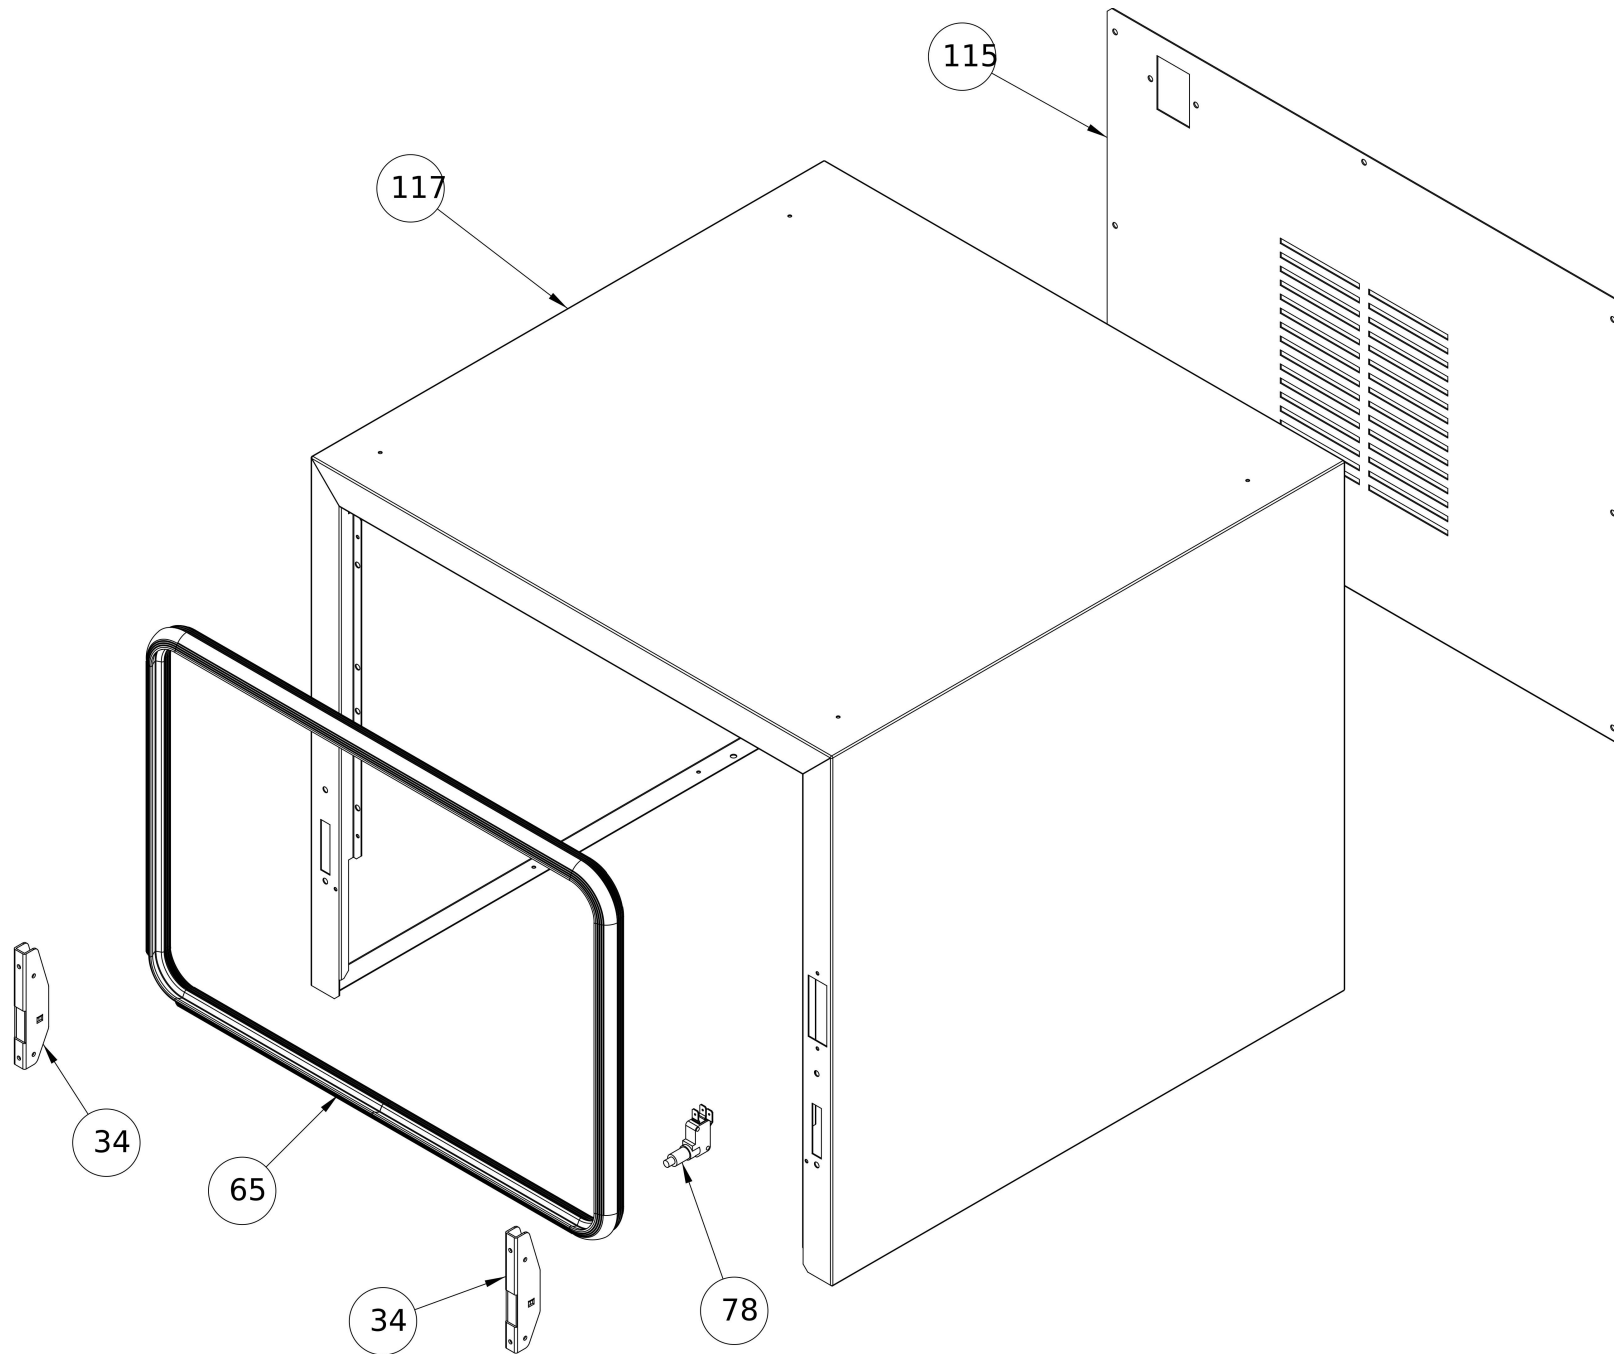

Frontal panel

#	Code	Description	Specification	UM	Qty
1	R51FRO00001	RADAX FRONTAL STICKER	For Radax oven	pz	1
1	R51FRO00014	TATRA FRONTAL STICKER	For Tatra oven	pz	1
2	R50PAR00004	BLUE KNOB	For Radax proofer	pz	3
2	R60MAN0001	SATIN CHROME KNOB	For Tatra oven	pz	3
3	R20LAM00003	INDICATOR LIGHT		pz	1
6	R20REG00003	TIMER		pz	1
7	R20REG00004	THERMOSTAT		pz	1
9	R85CRU00012	Frontal panel		pz	1
11	R20PUL00001 + R20PUL00004	HUMIDIFICATION BUTTON		pz	1
328	R20SCH00003	BUZZER ELECRTONIC BOARD		pz	1

Electrical box

#	Code	Description	Specification	UM	Qty
79	R20MOR00004	TERMINAL BLOCK		pz	1
82	R20TEL00001	BRAKER		pz	2
83	R20REG00001	SAFETY THERMOSTAT		pz	1
91	R60PIE00001	PLASTIC FEET		pz	4
93	R70DGA00001	BOX NUT		pz	4
98	R20MOR00002	THERMINAL BLOCK BRIDGE		pz	1

Door

#	Code	Description	Specification	UM	Qty
29	R50PAR00002	DOOR HANDLE PIPE		pz	2
30	R30TBA00014	HANDLE PIPE PLUG		pz	1
33	R60CER00003	DOOR SPRING HINGE		pz	2
37	R80VET00006	DOOR INTERNAL GLASS		pz	1
39	R85PTA00003	DOOR ASSEMBLY	To order share s/n	pz	1
44	R60BCC00004	INTERNAL GLASS HINGE		pz	4

Oven body

#	Code	Description	Specification	UM	Qty
34	R60CER00002	OVEN HINGE		pz	2
65	R50GUA00001	DOOR GASKET		pz	1
78	R20PUL00002	DOOR MICRO		pz	1
115	R10FIA00014	REAR PANEL		pz	1
117	R10FIA00012	COVER PANEL		pz	1