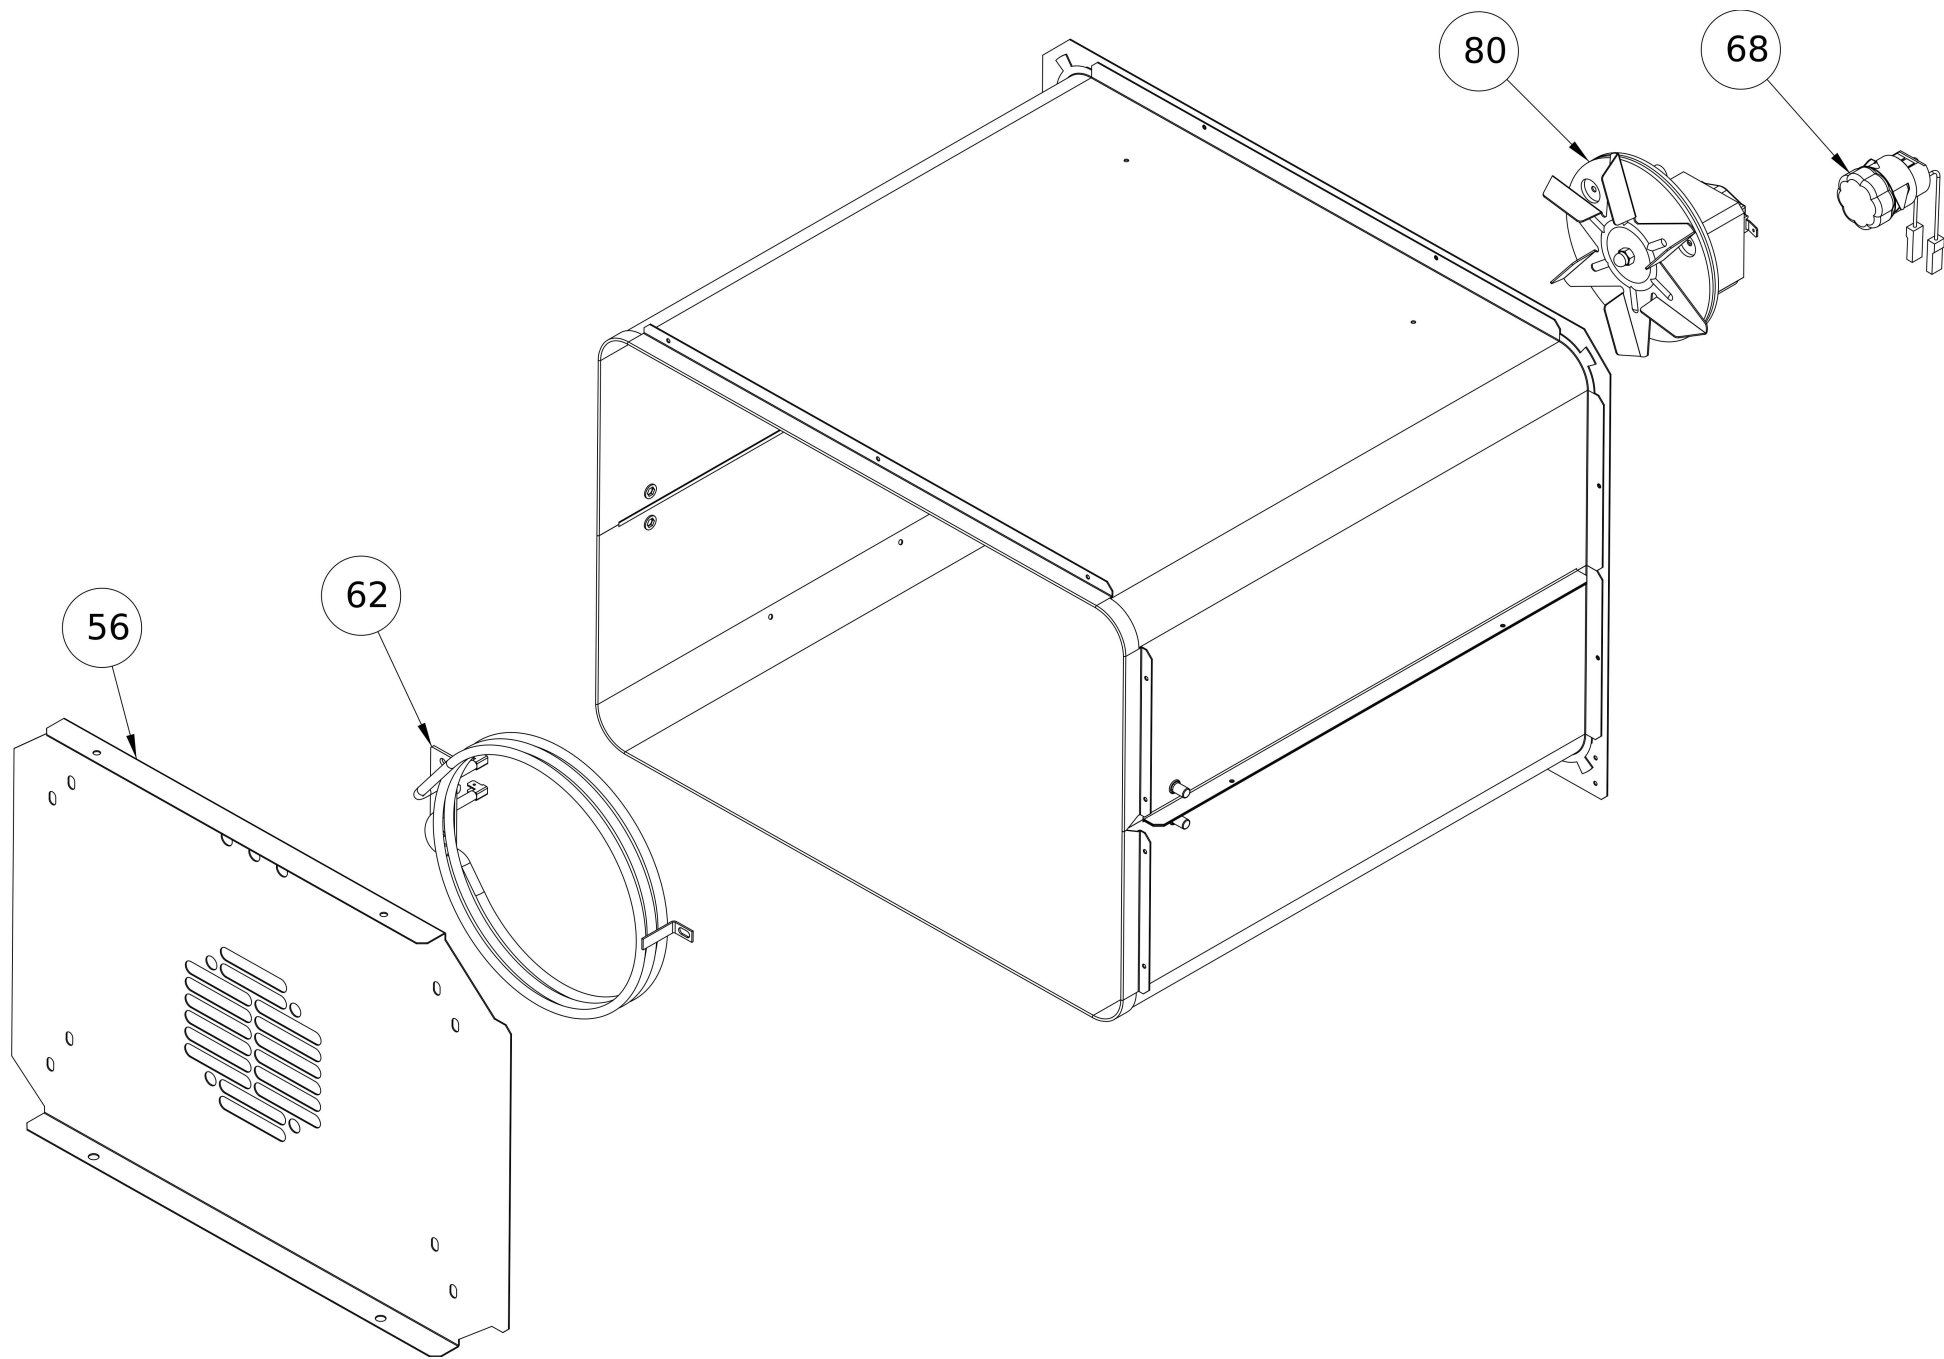

Frontal panel

#	Code	Description	Specification	UM	Qty
1	R51FRO00001	RADAX FRONTAL STICKER	For Radax oven	pz	1
1	R51FRO00014	TATRA FRONTAL STICKER	For Tatra oven	pz	1
2	R50PAR00004	BLUE KNOB	For Radax proofer	pz	3
2	R60MAN0001	SATIN CHROME KNOB	For Tatra oven	pz	3
3	R20LAM00003	INDICATOR LIGHT		pz	1
6	R20REG00003	TIMER		pz	1
7	R20REG00004	THERMOSTAT		pz	1
9	R85CRU00012	Frontal panel		pz	1
11	R20PUL00001 + R20PUL00004	HUMIDIFICATION BUTTON		pz	1
328	R20SCH00003	BUZZER ELECRTONIC BOARD		pz	1

Electrical box

#	Code	Description	Specification	UM	Qty
79	R20MOR00004	TERMINAL BLOCK		pz	1
82	R20TEL00001	BRAKER		pz	2
83	R20REG00001	SAFETY THERMOSTAT		pz	1
91	R60PIE00001	PLASTIC FEET		pz	4
93	R70DGA00001	BOX NUT		pz	4
98	R20MOR00002	THERMINAL BLOCK BRIDGE		pz	1

Door

#	Code	Description	Specification	UM	Qty
29	R50PAR00002	DOOR HANDLE PIPE		pz	2
30	R30TBA00014	HANDLE PIPE PLUG		pz	1
33	R60CER00003	DOOR SPRING HINGE		pz	2
37	R80VET00006	DOOR INTERNAL GLASS		pz	1
39	R85PTA00003	DOOR ASSEMBLY	To order share s/n	pz	1
44	R60BCC00004	INTERNAL GLASS HINGE		pz	4

Oven body

#	Code	Description	Specification	UM	Qty
34	R60CER00002	OVEN HINGE		pz	2
65	R50GUA00001	DOOR GASKET		pz	1
78	R20PUL00002	DOOR MICRO		pz	1
115	R10FIA00014	REAR PANEL		pz	1
117	R10FIA00012	COVER PANEL		pz	1