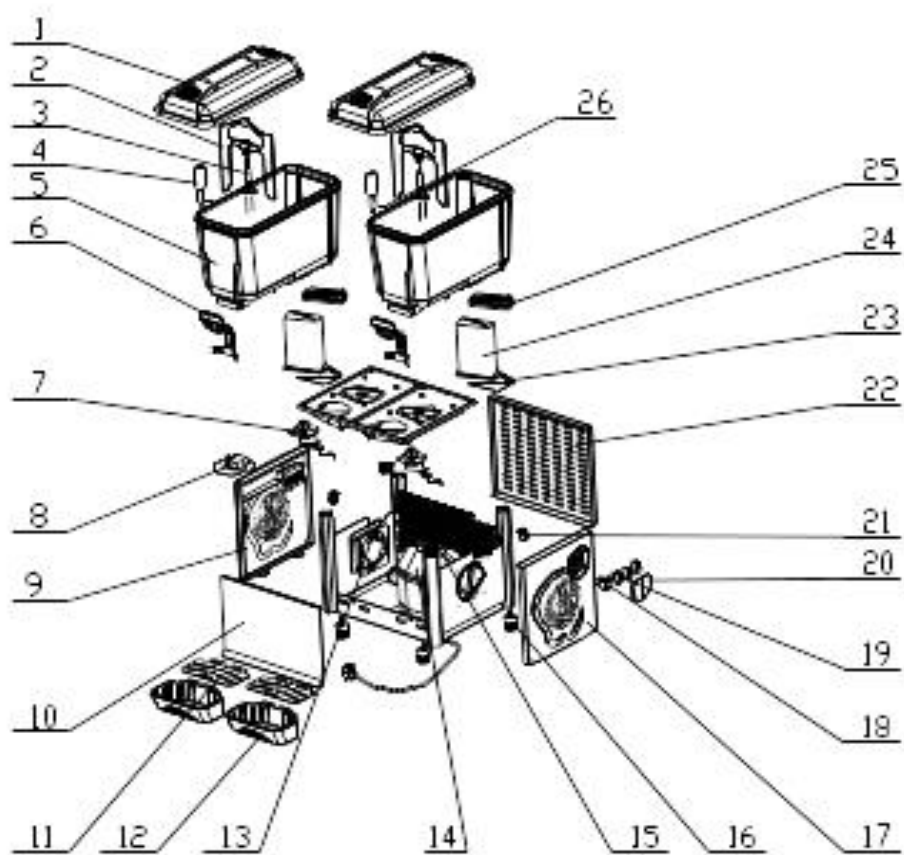

文件编号: KLJE-GYT-

DEL		Corolla-2S
-----	--	------------

VIEW	Model	Corolla-2S	Coroll
	Dimensions (cm)	43*43*64	63*43*64
	Capacity (Litres)	24L	36
	Bowls	2	3
	Watts	309W	424W
	Net Weight (Kgs)	28KGS	36KGS
	Gross Weight (Kgs)	31KGS	40KGS
	Packing Size(cm)	L54*W55*H72	L74*W55*H72
	Q' ty/20'GP	120	93
	Q' ty/40'GP	252	189
	Q' ty/40'HQ	252	189

Electric Wiring Diagram

Corolla-3S

Electric Wiring Diagram

Corolla-2S

Sheet 2: Price of Parts

Part number	BOM number		Description	Unit price (USD)	
	Corolla-2S	Corolla-3S		Corolla-2S	Corolla-3S
1	B230050001	B230050001	Cover	6.1	6.1
2	A130200003	A130200003	Mixing Paddle	0.5	0.5
3	B230130003	B230130003	Mixing pod	3.6	3.6
4	A130010002	A130010002	Stainless steel valve	7.3	7.3
5	B230130005	B230130005	High-density PC Bowl (Paddle system)	15.5	15.5
6	A130210009	A130210009	Tap lever	0.6	0.6
7	A230210003	A230210003	Mixing motor	6.5	6.5
8	A230210012	A230210012	Thermostat	14.6	14.6
9	B230041101	B230041101	ABS Side panel(Controller side)	2.3	2.3
10	B130010002	B130010003	Front panel	3.7	5.9
11	B130290009	B130290009	Lid of water tray	1.1	1.1
12	A130210001	A130210001	Water tray	1.2	1.2
13	A204030101	A204030101	Fan motor	7	7
14	A204010038	A204010039	Compressor	73.4	81.8
15	A230030002	A230030003	Condenser	13.6	17.5
16	A150210015	A150210015	Adjustable leg	1.3	1.3
17	B230031101	B230031101	ABS Side panel(Switch side)	2.3	2.3
18	A205020102	A205020102	Power switch SC767	0.7	0.7
19	A205020103	A205020103	Switch for mixing motor SC791	0.4	0.4
20	A130210021	A130210021	Cover for switches	0.2	0.2
21	A130200007	A130200007	Corner Plug	0.1	0.1
22	B130030002	B130030003	Back panel	3.2	4.8
23	A130220002	A130220002	Washer of Evaporator	0.5	0.5
24	B230110003	B230110003	Tank Evaporator	19	19
25	A130220001	A130220001	Gasket for bowl	1.1	1.1