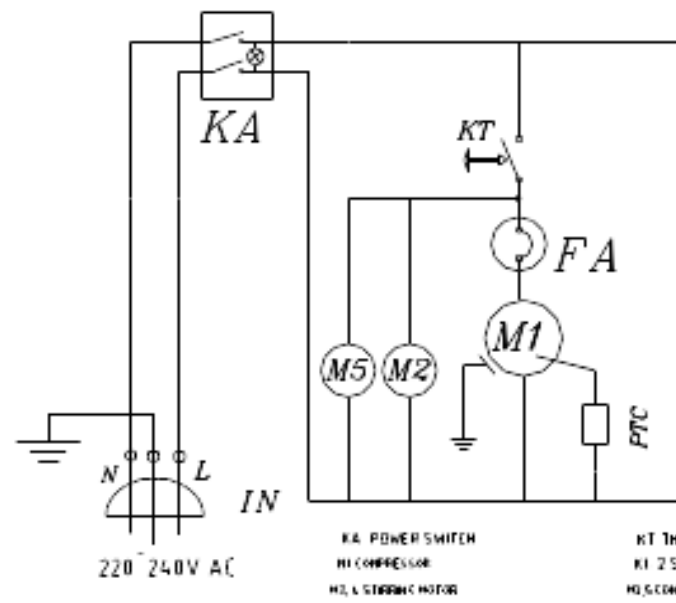

Electric Wiring Diagram

Corolla-3S

Electric Wiring Diagram

Corolla-2S

Sheet 2: Price of Parts

Part number	BOM number		Description	Unit price (USD)	
	Corolla-2S	Corolla-3S		Corolla-2S	Corolla-3S
1	B230050001	B230050001	Cover	6.1	6.1
2	A130200003	A130200003	Mixing Paddle	0.5	0.5
3	B230130003	B230130003	Mixing pod	3.6	3.6
4	A130010002	A130010002	Stainless steel valve	7.3	7.3
5	B230130005	B230130005	High-density PC Bowl (Paddle system)	15.5	15.5
6	A130210009	A130210009	Tap lever	0.6	0.6
7	A230210003	A230210003	Mixing motor	6.5	6.5
8	A230210012	A230210012	Thermostat	14.6	14.6
9	B230041101	B230041101	ABS Side panel(Controller side)	2.3	2.3
10	B130010002	B130010003	Front panel	3.7	5.9
11	B130290009	B130290009	Lid of water tray	1.1	1.1
12	A130210001	A130210001	Water tray	1.2	1.2
13	A204030101	A204030101	Fan motor	7	7
14	A204010038	A204010039	Compressor	73.4	81.8
15	A230030002	A230030003	Condenser	13.6	17.5
16	A150210015	A150210015	Adjustable leg	1.3	1.3
17	B230031101	B230031101	ABS Side panel(Switch side)	2.3	2.3
18	A205020102	A205020102	Power switch SC767	0.7	0.7
19	A205020103	A205020103	Switch for mixing motor SC791	0.4	0.4
20	A130210021	A130210021	Cover for switches	0.2	0.2
21	A130200007	A130200007	Corner Plug	0.1	0.1
22	B130030002	B130030003	Back panel	3.2	4.8
23	A130220002	A130220002	Washer of Evaporator	0.5	0.5
24	B230110003	B230110003	Tank Evaporator	19	19
25	A130220001	A130220001	Gasket for bowl	1.1	1.1