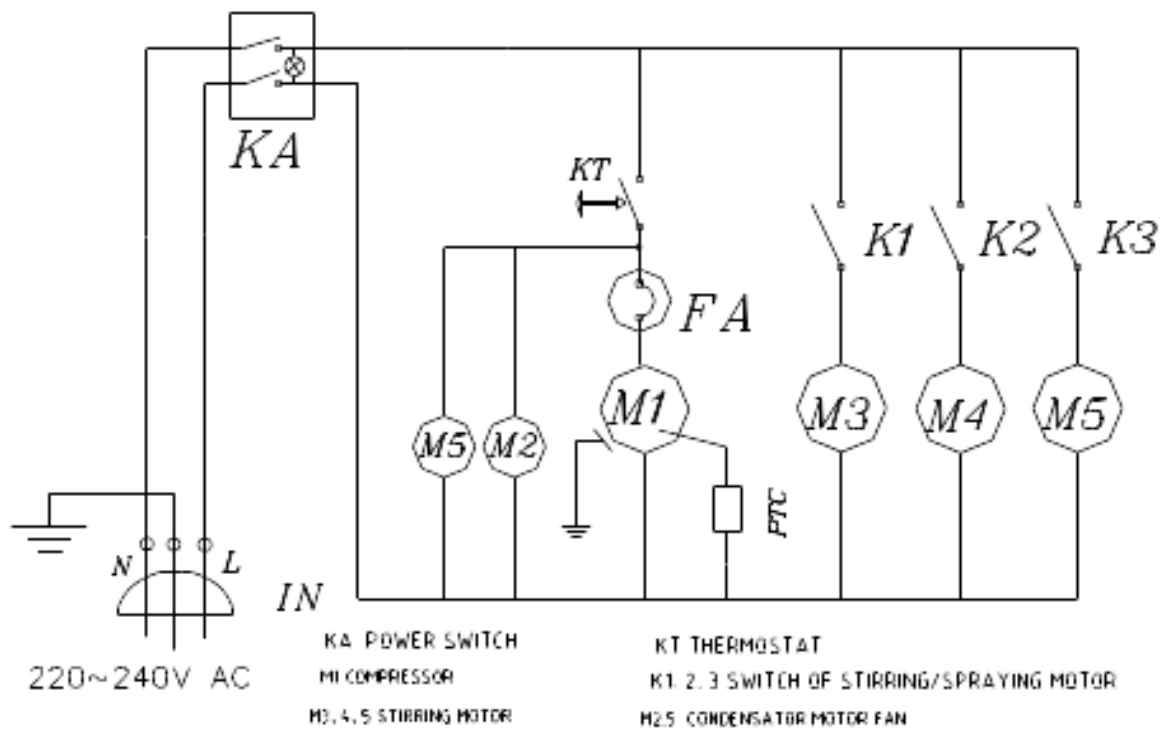

Electric Wiring Diagram

Corolla-3S

Electric Wiring Diagram

Corolla-2S

Sheet 2: Price of Parts

Part number	BOM number		Description	Unit price (USD)	
	Corolla-2S	Corolla-3S		Corolla-2S	Corolla-3S
1	B230050001	B230050001	Cover	6.1	6.1
2	A130200003	A130200003	Mixing Paddle	0.5	0.5
3	B230130003	B230130003	Mixing pod	3.6	3.6
4	A130010002	A130010002	Stainless steel valve	7.3	7.3
5	B230130005	B230130005	High-density PC Bowl (Paddle system)	15.5	15.5
6	A130210009	A130210009	Tap lever	0.6	0.6
7	A230210003	A230210003	Mixing motor	6.5	6.5
8	A230210012	A230210012	Thermostat	14.6	14.6
9	B230041101	B230041101	ABS Side panel(Controller side)	2.3	2.3
10	B130010002	B130010003	Front panel	3.7	5.9
11	B130290009	B130290009	Lid of water tray	1.1	1.1
12	A130210001	A130210001	Water tray	1.2	1.2
13	A204030101	A204030101	Fan motor	7	7
14	A204010038	A204010039	Compressor	73.4	81.8
15	A230030002	A230030003	Condenser	13.6	17.5
16	A150210015	A150210015	Adjustable leg	1.3	1.3
17	B230031101	B230031101	ABS Side panel(Switch side)	2.3	2.3
18	A205020102	A205020102	Power switch SC767	0.7	0.7
19	A205020103	A205020103	Switch for mixing motor SC791	0.4	0.4
20	A130210021	A130210021	Cover for switches	0.2	0.2
21	A130200007	A130200007	Corner Plug	0.1	0.1
22	B130030002	B130030003	Back panel	3.2	4.8
23	A130220002	A130220002	Washer of Evaporator	0.5	0.5
24	B230110003	B230110003	Tank Evaporator	19	19
25	A130220001	A130220001	Gasket for bowl	1.1	1.1