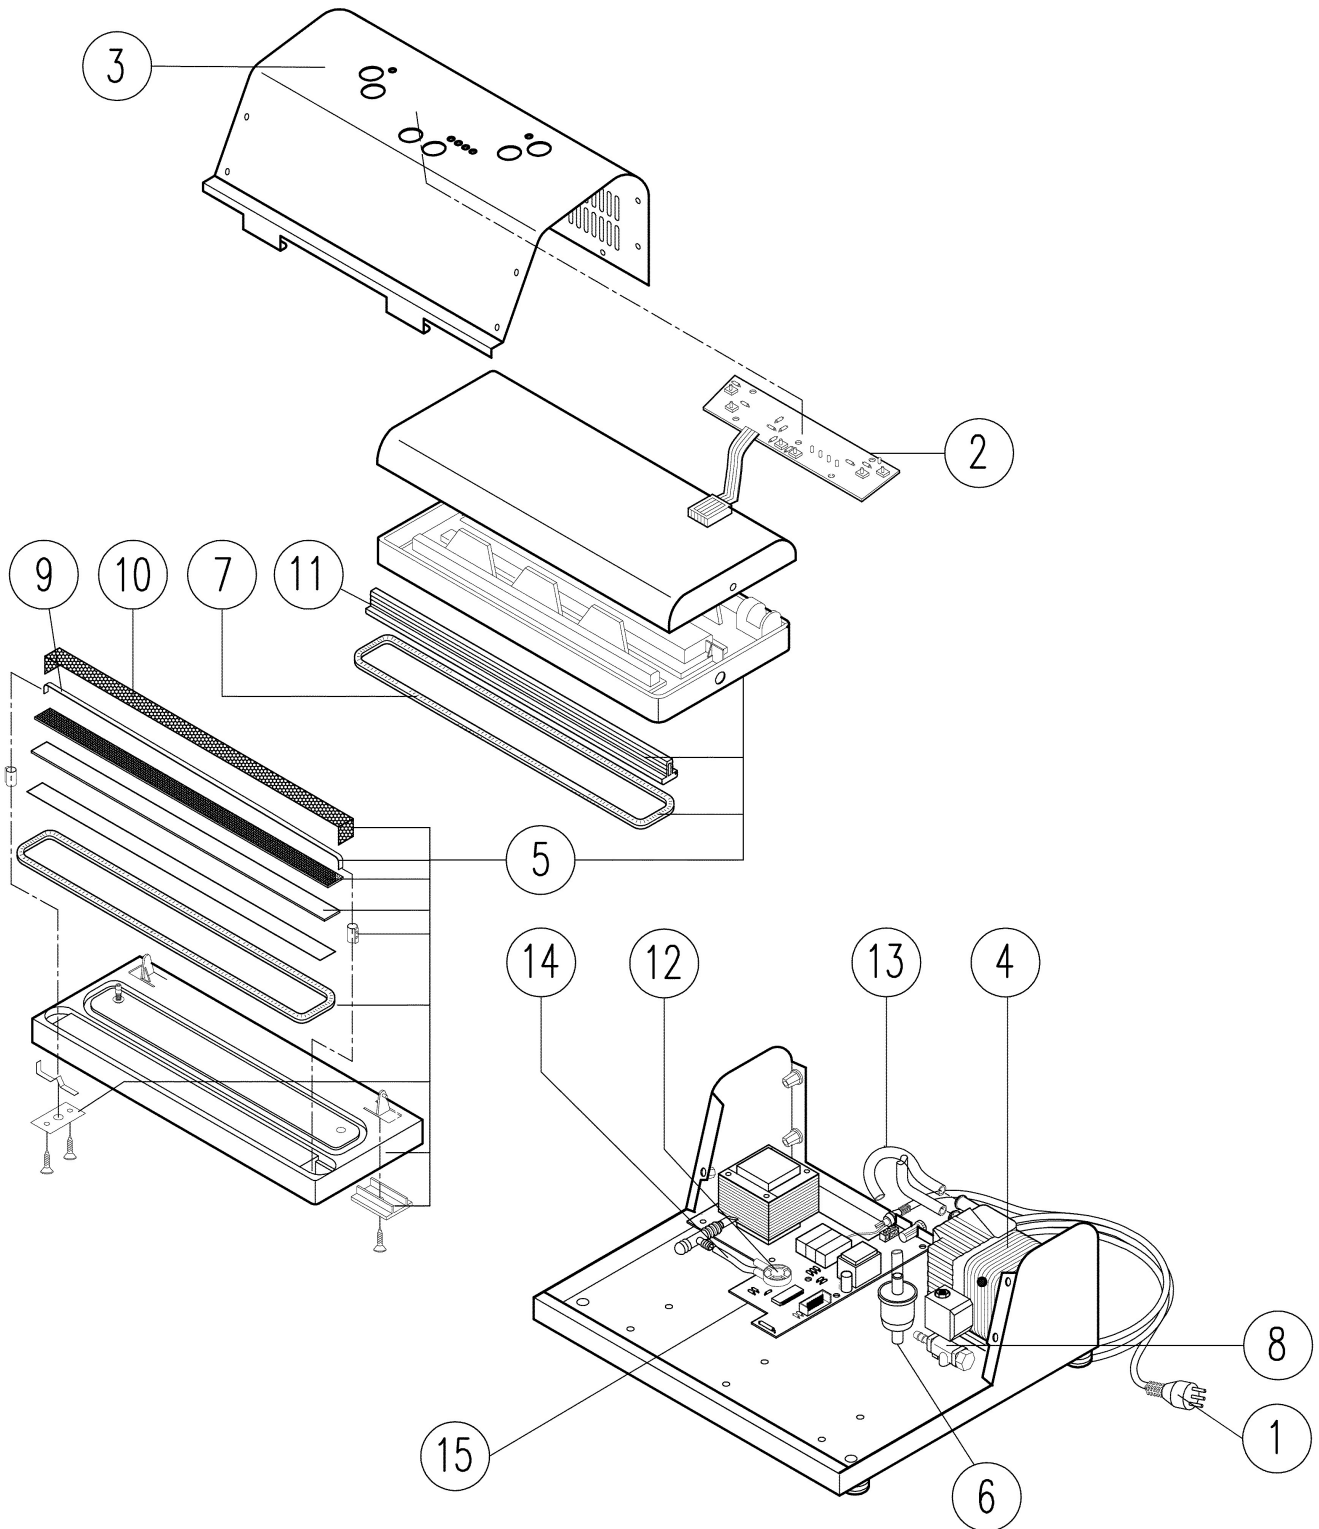

SPARE PARTS LIST

LEVAC 3 - S/N: ITAELEV3002870

1830

SPARE PARTS LIST

LEVAC 3 - S/N: ITAELEV3002870

REF.	CODE	DESCRIPTION	
1	1603292	POWER CABLE 3X1X3000 SHUKO EUR	230V
2	1602635	COMMAND BOARD OR-120	
3	1602494	CONTROLS STICKER LEVAC 3	
4	1601819	VACUUM PUMP EPV30 230V/50HZ MA-VIB	230V
5	1602717	UPPER AND LOWER BODY FOR INOX MAE R=3X0.1 MM	
6	1601815	VACUUM PUMP EXHAUST FILTER CP30/EVP30	
7	1604002	SILICONE RUBBER (2 PCS) MAE	
8	1604059	SOLENOID VALVE 1/8" FF D2 NBR 230V	230V
9	1603686	FLAT SEALING WIRE 3X0.1 (1 MT)	
10	1604345	BLACK TEFLON BAND 22MM (1 MT)	
11	1604003	"T" SILICONE RUBBER L=314MM	
12	1604082	VACUUM SENSOR SIGNAL LUX 693MBAR	
13	1604409	D=6X9 HOSE (5 MT)	
14	1604408	D=4X6 HOSE (5 MT)	
15	1602439	POWER BOARD L083_A_00 230V VAC. FAMILY/LEVAC3	230V