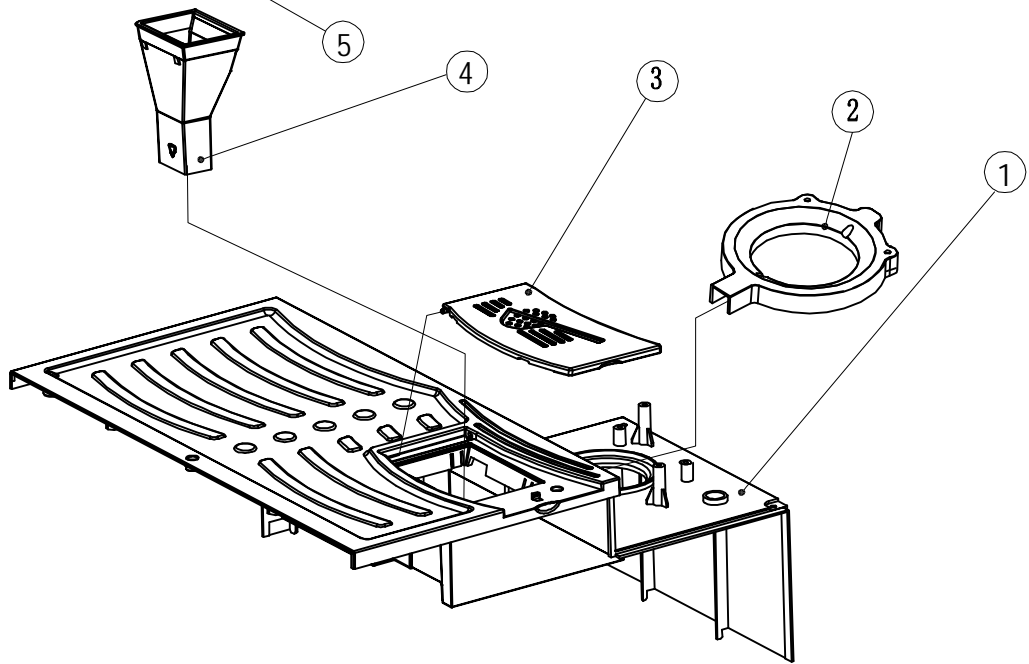

ME-709-00600

Bean optical cordsets
ME-709-4P020

5	Bean Optical Cordsets	ME-709-4P020		1	
4	Coffee powder connector	ME-707-10110	ABS PA757	1	
3	Coffee powder container lid	ME-709-10110	ABS PA757	1	
2	Bean test cap	ME-707-10151	ABS PA757	1	
1	Top cover	ME-709-10109	ABS PA757	1	

NO.	NAME	Dwg NO.	Material & Specification	Qty	Remark	
			Top cover Subassembly	ME-709-00600		
				Edition	VIEW	Qty
			1.0		1	
Sign	Qty	File NO.	Signature	Date		
Design			Auditing			
Norm			Approve			
					Current 1 sheet Total 1 sheet Ningbo Merol Coffee Machines Co., Ltd.	