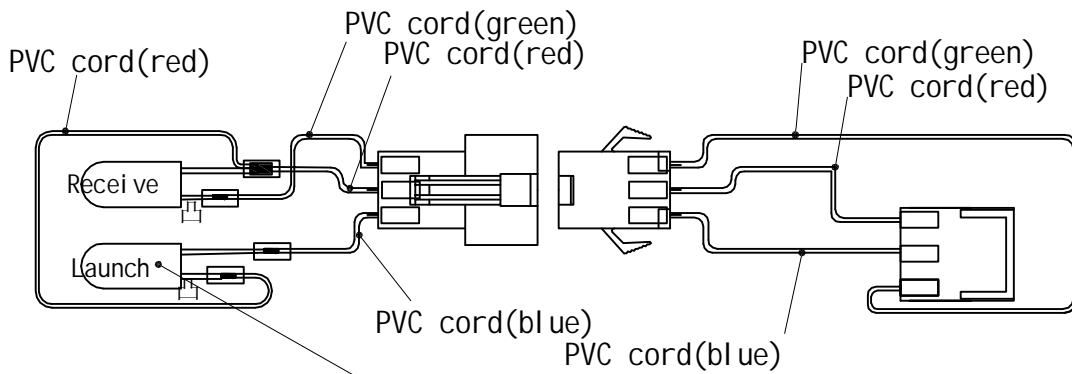

ME-709-00600

Bean optical cordsets
ME-709-4P020

5	Bean Optical Cordsets	ME-709-4P020		1	
4	Coffee powder connector	ME-707-10110	ABS PA757	1	
3	Coffee powder container lid	ME-709-10110	ABS PA757	1	
2	Bean test cap	ME-707-10151	ABS PA757	1	
1	Top cover	ME-709-10109	ABS PA757	1	

NO.	NAME	Dwg NO.	Material & Specification	Qty	Remark	
			Top cover Subassembly	ME-709-00600		
				Edition	VIEW	Qty
			1.0		1	
Sign	Qty	File NO.	Signature	Date		
Design			Auditing			
Norm			Approve			
					Current 1 sheet Total 1 sheet Ningbo Merol Coffee Machines Co., Ltd.	