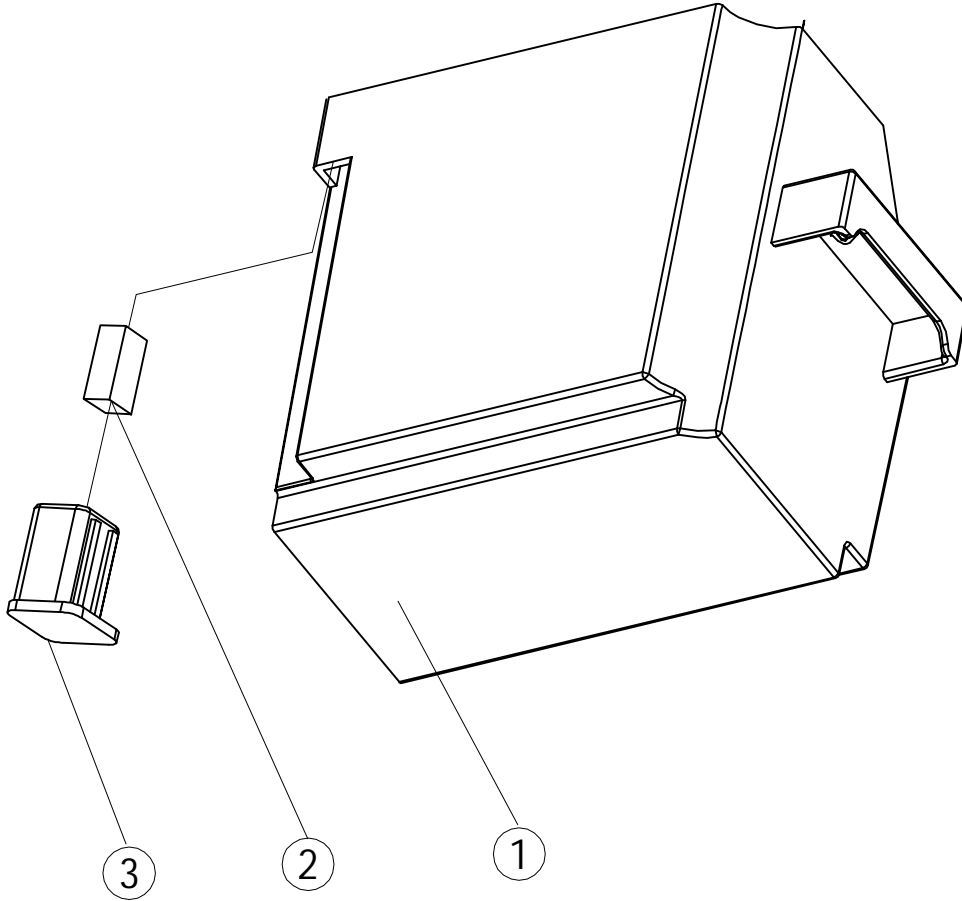

ME-707-02300

3	magnetism cover of dreg box	ME-707-11408		1	
2	water tank magnetism	ME-707-20502		1	
1	Bean drgs box	ME-707-11407		1	
NO.	NAME	Dwg NO.	Material & Specification	Qty	Remark

					Bean dregs Box Subassembly		ME-707-02300			
							Edition	VIEW	Qty	SCALE
							1.0		1	1:1
Sign	Qty	File NO.	Signature	Date			Current 1 sheet		Total 1 sheet	
Design					Auditing					
Norm					Approve					
							Ningbo Merol Coffee Machines Co., Ltd.			