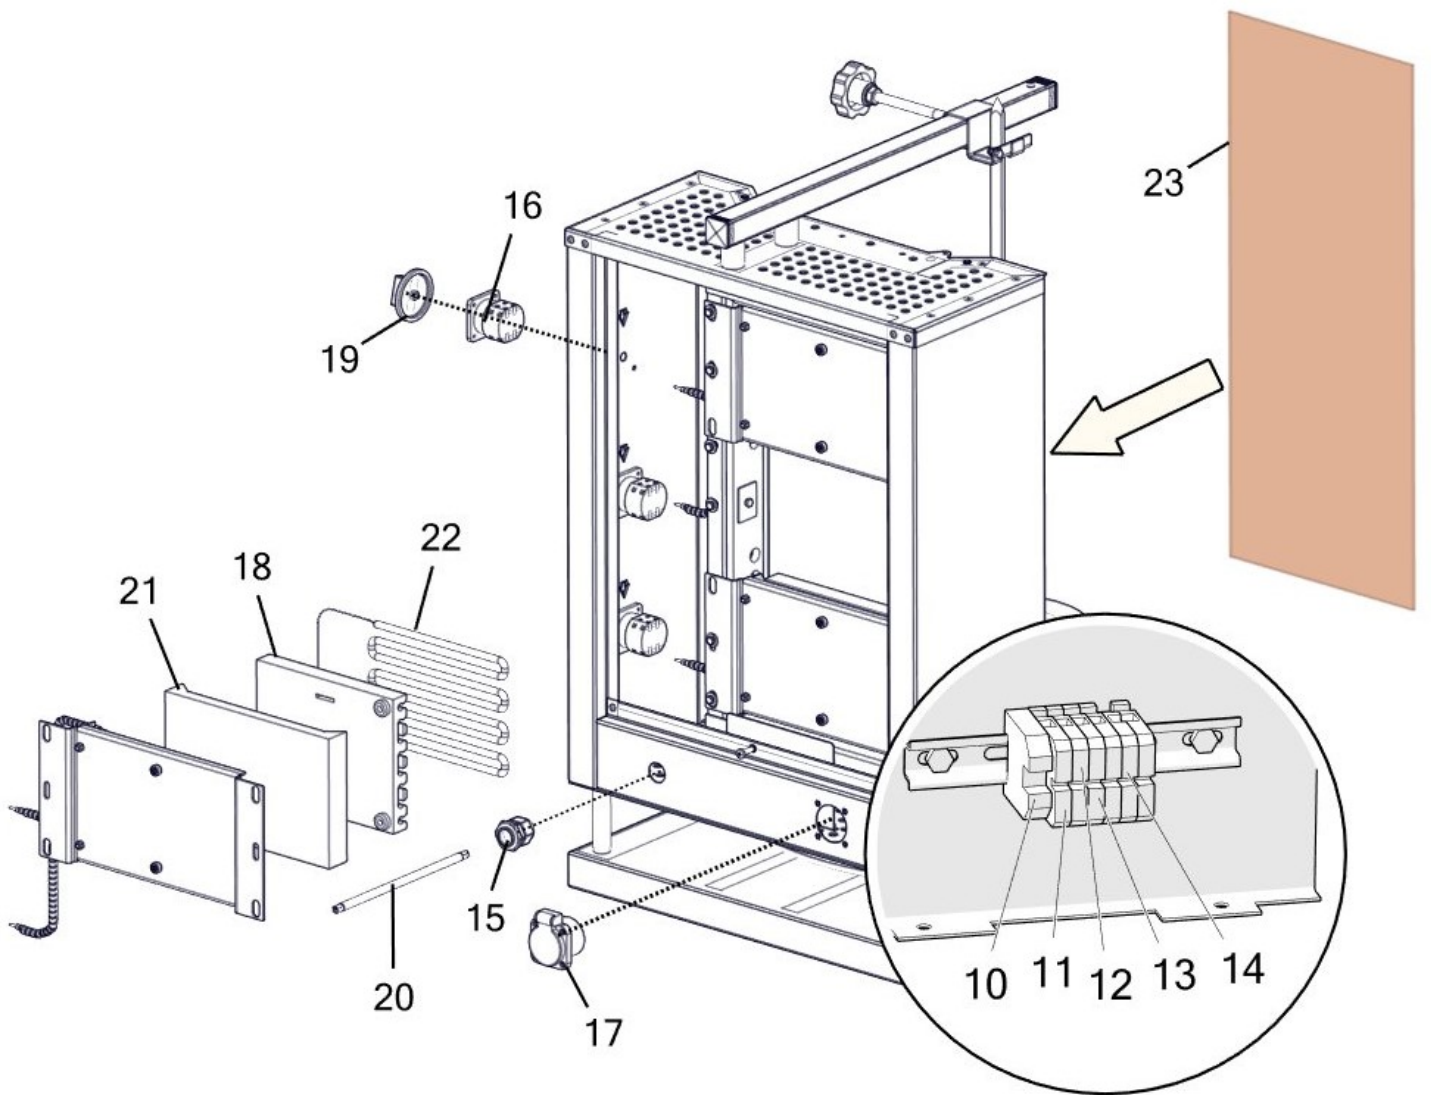

SPARE PART LIST

SPARE PART LIST

NO.	CODE.	INFO
1 (For 3 Heater)	M010004	Skewer group
1 (For 4 Heater)	M010712	Skewer group
1 (For 5 Heater)	M010715	Skewer group
2	M010576	Skewer lock(ASKM-01)
3	M010578	Upper Skewer Holder Pressing buton
4	P011783	mirror 20cm
5	P013222	Skewer foot
6	P013223	Doner machine tray
7	P013257	Doner machine tube cover
8	P018430	Mirror 14cm
9	P950508	M5x08 S.B. stainless screwer
10	P006679	wireing gland break, KD - 5 grey
11	P006667	MVK 2,5 terminal yellow-green
12	P006666	MVK 2,5 terminal blue
13	P006659	MVK 2,5 terminal grey
14	P027803	Terminal cover,MVK,2.5-4 grey
15	P000177	PLASTİK KABLO RAKORU Grey PG16
16	P006575	fuse CA10TR2683
17	P006630	socket (230V)
18	P007156	Resistance stone
19	P007514	buton
20	P021122	Supply cable
21	P025452	insulation blanket 30mm
22	P025478	Resistance wire
23 (For 3 Heater)	P004209	Glass
23 (For 4 Heater)	P002691	Glass
23 (For 5 Heater)	P004210	Glass