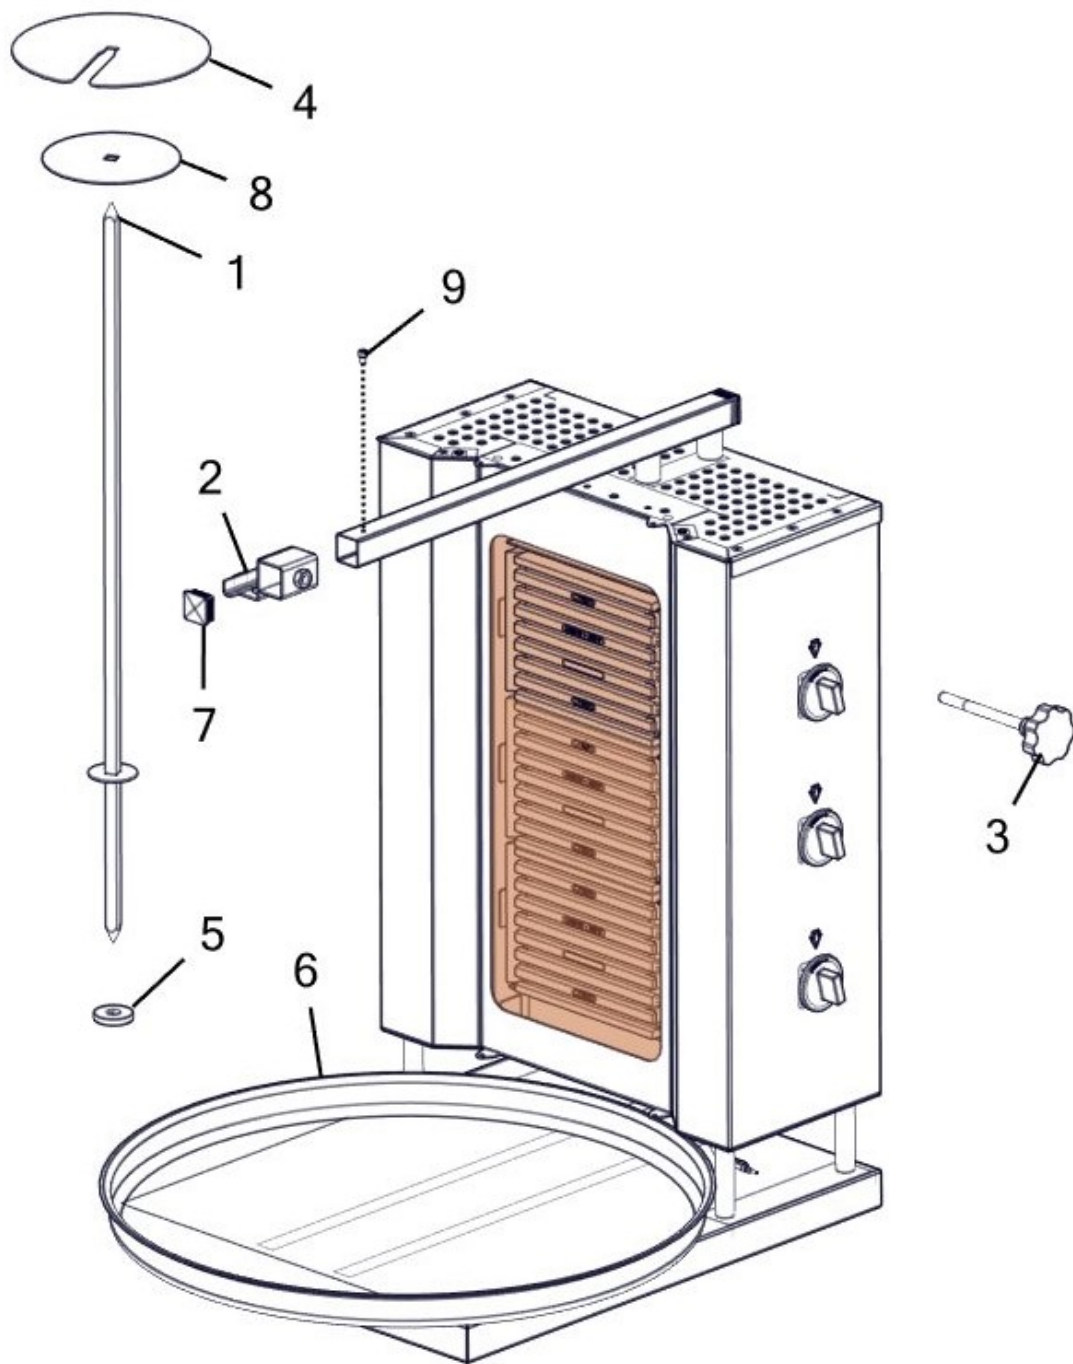

SPARE PART LIST

SPARE PART LIST

NO.	CODE.	INFO
1 (For 3 Heater)	M010004	Skewer group
1 (For 4 Heater)	M010712	Skewer group
1 (For 5 Heater)	M010715	Skewer group
2	M010576	Skewer lock(ASKM-01)
3	M010578	Upper Skewer Holder Pressing buton
4	P011783	mirror 20cm
5	P013222	Skewer foot
6	P013223	Doner machine tray
7	P013257	Doner machine tube cover
8	P018430	Mirror 14cm
9	P950508	M5x08 S.B. stainless screwer
10	P006679	wireing gland break, KD - 5 grey
11	P006667	MVK 2,5 terminal yellow-green
12	P006666	MVK 2,5 terminal blue
13	P006659	MVK 2,5 terminal grey
14	P027803	Terminal cover,MVK,2.5-4 grey
15	P000177	PLASTİK KABLO RAKORU Grey PG16
16	P006575	fuse CA10TR2683
17	P006630	socket (230V)
18	P007156	Resistance stone
19	P007514	buton
20	P021122	Supply cable
21	P025452	insulation blanket 30mm
22	P025478	Resistance wire
23 (For 3 Heater)	P004209	Glass
23 (For 4 Heater)	P002691	Glass
23 (For 5 Heater)	P004210	Glass